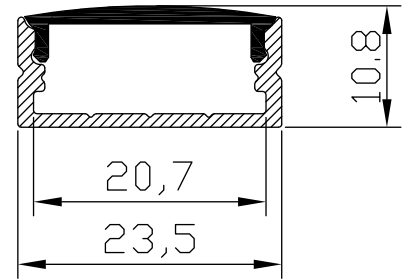

Color 

Unit: mm

Features:

1. Model: HL-BAPL014
2. Material: AL6063+PC/PMMA
3. Surface: Anodized/Painting
4. Lighting source width: 20mm
5. Length: 4m/max
6. Installation: For offices / conference rooms / supermarkets / home lighting application.

Accessory:

End Cap

Aluminum Profile

Mounting Clip (PC)

Cover

Installation: